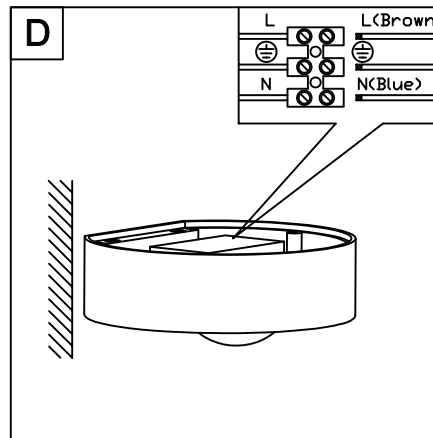

WALL LIGHT

E278

Please read instructions before commencing installation and retain for future reference.

SPECIFICATIONS

- **Material:** Aluminum-PC Diffuser
- **Lamp type:** LED , 9W , 3000K , Cri 80 , 800Lm.
- **Ingress Protection:** IP54. Protection against entry of solid objects greater than 12mm in diameter.

INSTALLATION INSTRUCTIONS

 Electrical products can cause death, injury, or damage to property. Installation of this product must be carried out by a qualified electrician.

- Ensure main supply is switched off.

Connecting the Terminal Block

Connect main supply (**brown - Live, blue - Neutral**) into terminal block making sure all connections are tight.

WARNING

- Make sure that the products is installed properly before connecting to electricity.
- Do not cover the fitting.