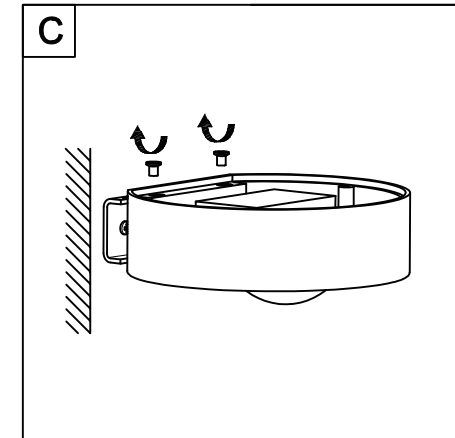

WALL LIGHT

E278

Please read instructions before commencing installation and retain for future reference.

SPECIFICATIONS

- **Material:** Aluminum-PC Diffuser
- **Lamp type:** LED , 9W , 3000K , Cri 80 , 800Lm.
- **Ingress Protection:** IP54. Protection against entry of solid objects greater than 12mm in diameter.

INSTALLATION INSTRUCTIONS

 Electrical products can cause death, injury, or damage to property. Installation of this product must be carried out by a qualified electrician.

- Ensure main supply is switched off.

Connecting the Terminal Block

Connect main supply (**brown - Live, blue - Neutral**) into terminal block making sure all connections are tight.

WARNING

- Make sure that the products is installed properly before connecting to electricity.
- Do not cover the fitting.