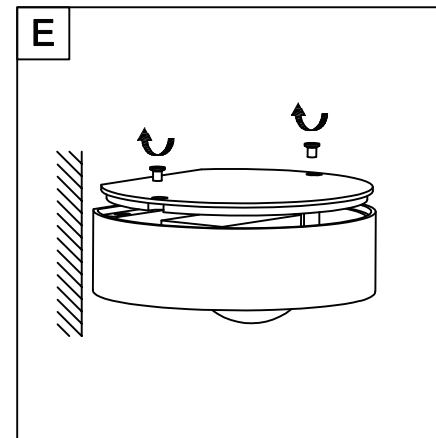

WALL LIGHT

E278

Please read instructions before commencing installation and retain for future reference.

SPECIFICATIONS

- **Material:** Aluminum-PC Diffuser
- **Lamp type:** LED , 9W , 3000K , Cri 80 , 800Lm.
- **Ingress Protection:** IP54. Protection against entry of solid objects greater than 12mm in diameter.

INSTALLATION INSTRUCTIONS

 Electrical products can cause death, injury, or damage to property. Installation of this product must be carried out by a qualified electrician.

- Ensure main supply is switched off.

Connecting the Terminal Block

Connect main supply (**brown - Live, blue - Neutral**) into terminal block making sure all connections are tight.

WARNING

- Make sure that the products is installed properly before connecting to electricity.
- Do not cover the fitting.