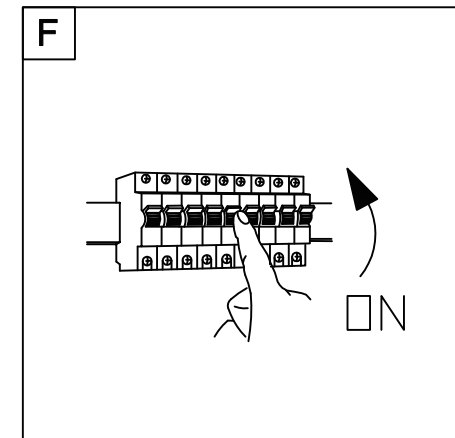

WALL LIGHT

E278

Please read instructions before commencing installation and retain for future reference.

SPECIFICATIONS

- **Material:** Aluminum-PC Diffuser
- **Lamp type:** LED , 9W , 3000K , Cri 80 , 800Lm.
- **Ingress Protection:** IP54. Protection against entry of solid objects greater than 12mm in diameter.

INSTALLATION INSTRUCTIONS

 Electrical products can cause death, injury, or damage to property. Installation of this product must be carried out by a qualified electrician.

- Ensure main supply is switched off.

Connecting the Terminal Block

Connect main supply (**brown - Live, blue - Neutral**) into terminal block making sure all connections are tight.

WARNING

- Make sure that the products is installed properly before connecting to electricity.
- Do not cover the fitting.