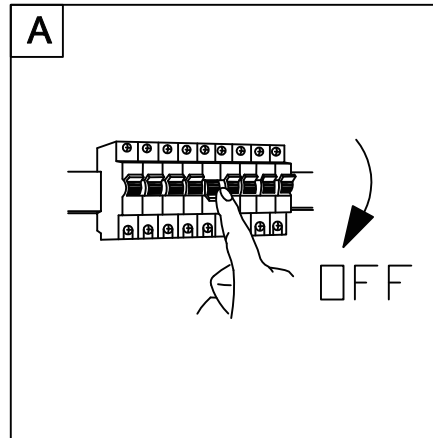

WALL LIGHT

E278

Please read instructions before commencing installation and retain for future reference.

SPECIFICATIONS

- **Material:** Aluminum-PC Diffuser
- **Lamp type:** LED , 9W , 3000K , Cri 80 , 800Lm.
- **Ingress Protection:** IP54. Protection against entry of solid objects greater than 12mm in diameter.

INSTALLATION INSTRUCTIONS

 Electrical products can cause death, injury, or damage to property. Installation of this product must be carried out by a qualified electrician.

- Ensure main supply is switched off.

Connecting the Terminal Block

Connect main supply (**brown - Live, blue - Neutral**) into terminal block making sure all connections are tight.

WARNING

- Make sure that the products is installed properly before connecting to electricity.
- Do not cover the fitting.