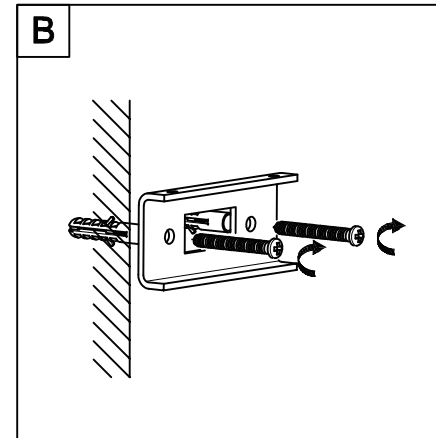

WALL LIGHT

E278

Please read instructions before commencing installation and retain for future reference.

SPECIFICATIONS

- **Material:** Aluminum-PC Diffuser
- **Lamp type:** LED , 9W , 3000K , Cri 80 , 800Lm.
- **Ingress Protection:** IP54. Protection against entry of solid objects greater than 12mm in diameter.

INSTALLATION INSTRUCTIONS

 Electrical products can cause death, injury, or damage to property. Installation of this product must be carried out by a qualified electrician.

- Ensure main supply is switched off.

Connecting the Terminal Block

Connect main supply (**brown - Live, blue - Neutral**) into terminal block making sure all connections are tight.

WARNING

- Make sure that the products is installed properly before connecting to electricity.
- Do not cover the fitting.