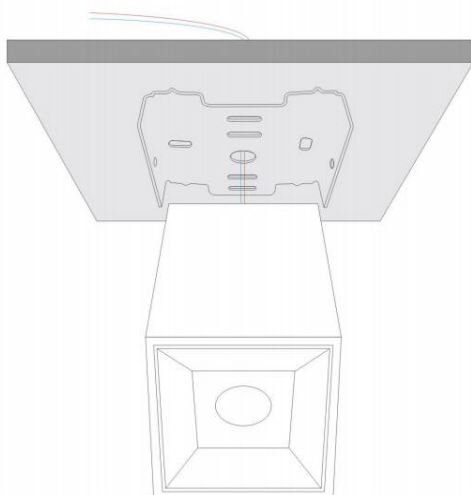

**S068 ,S069 Surface mounted Downlight Specification**

Size:L75 x W75 x H95mm  
 Material: Aluminum  
 Power:10W  
 Led source :Cree  
 Color temperature:3000K  
 Beam angle:32°  
 Input:AC85-265V  
 CRI>90 IP20

1. Fix the plastic parts to the ceiling

2. Install the plate to the ceiling with screws

3. Connect the wires to AC220V

4. Fix the lamps to the ceiling with screws