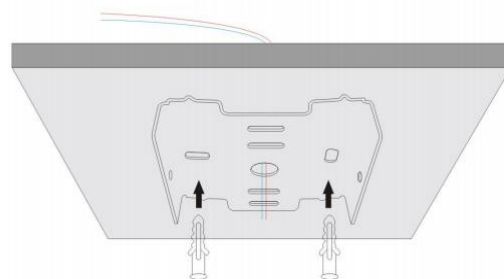

2. Install the plate to the ceiling with screws