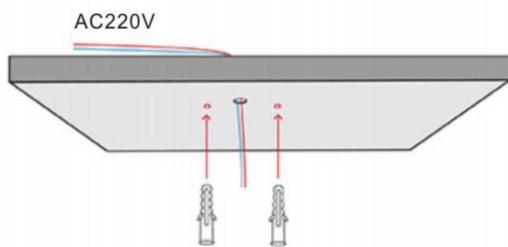

S068 ,S069 Surface mounted Downlight Specification

Size:L75 x W75 x H95mm
Material: Aluminum
Power:10W
Led source :Cree
Color temperature:3000K
Beam angle:32°
Input:AC85-265V
CRI>90 IP20

Please read instructions before commencing installation and retain for future reference.
Electrical products can cause death, injury, or damage to property. Installation of this product
must be carried out by a qualified electrician. Ensure mains supply is switched off.

1. Fix the plastic parts to the ceiling